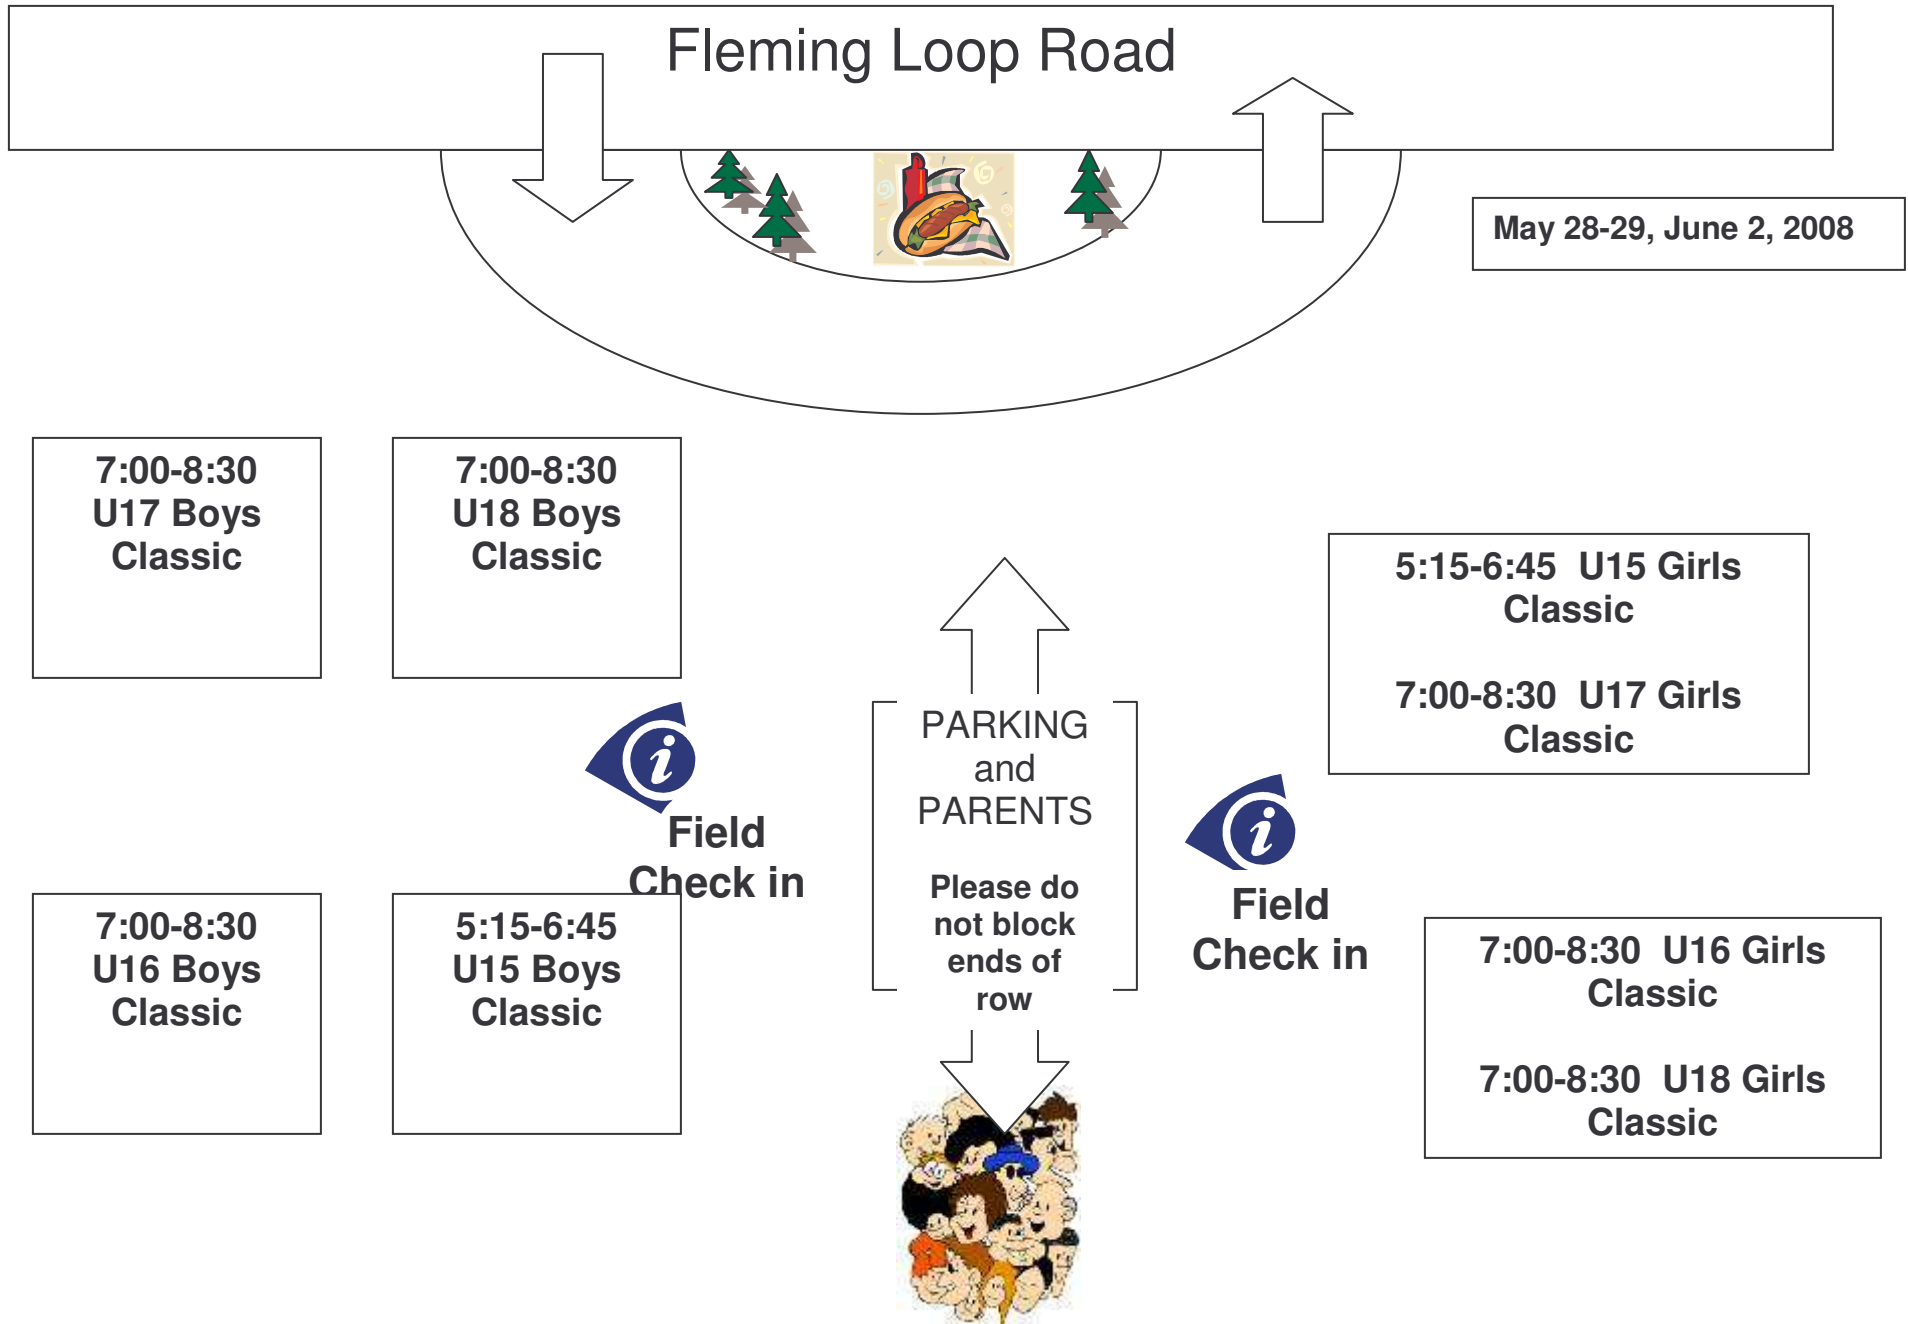

# FVAA Tryout Field Locations

**U12 Boys  
Classic  
5:30-7:00**

**U11 Boys  
Classic  
5:30-7:00**

**5:30-7:00 U11 Girls  
Classic  
7:00-8:30 U13 Girls  
Classic**

  
**Field  
Check in**

  
**PARKING  
and  
PARENTS**  
Please do  
not block  
ends of  
row

  
**Field  
Check in**

**U14 Boys  
Classic  
7:00-8:30**

**U13 Boys  
Classic  
7:00-8:30**

**5:30-7:00 U12 Girls  
Classic  
7:00-8:30 U14 Girls  
Classic**

# FVAA Tryout Field Locations