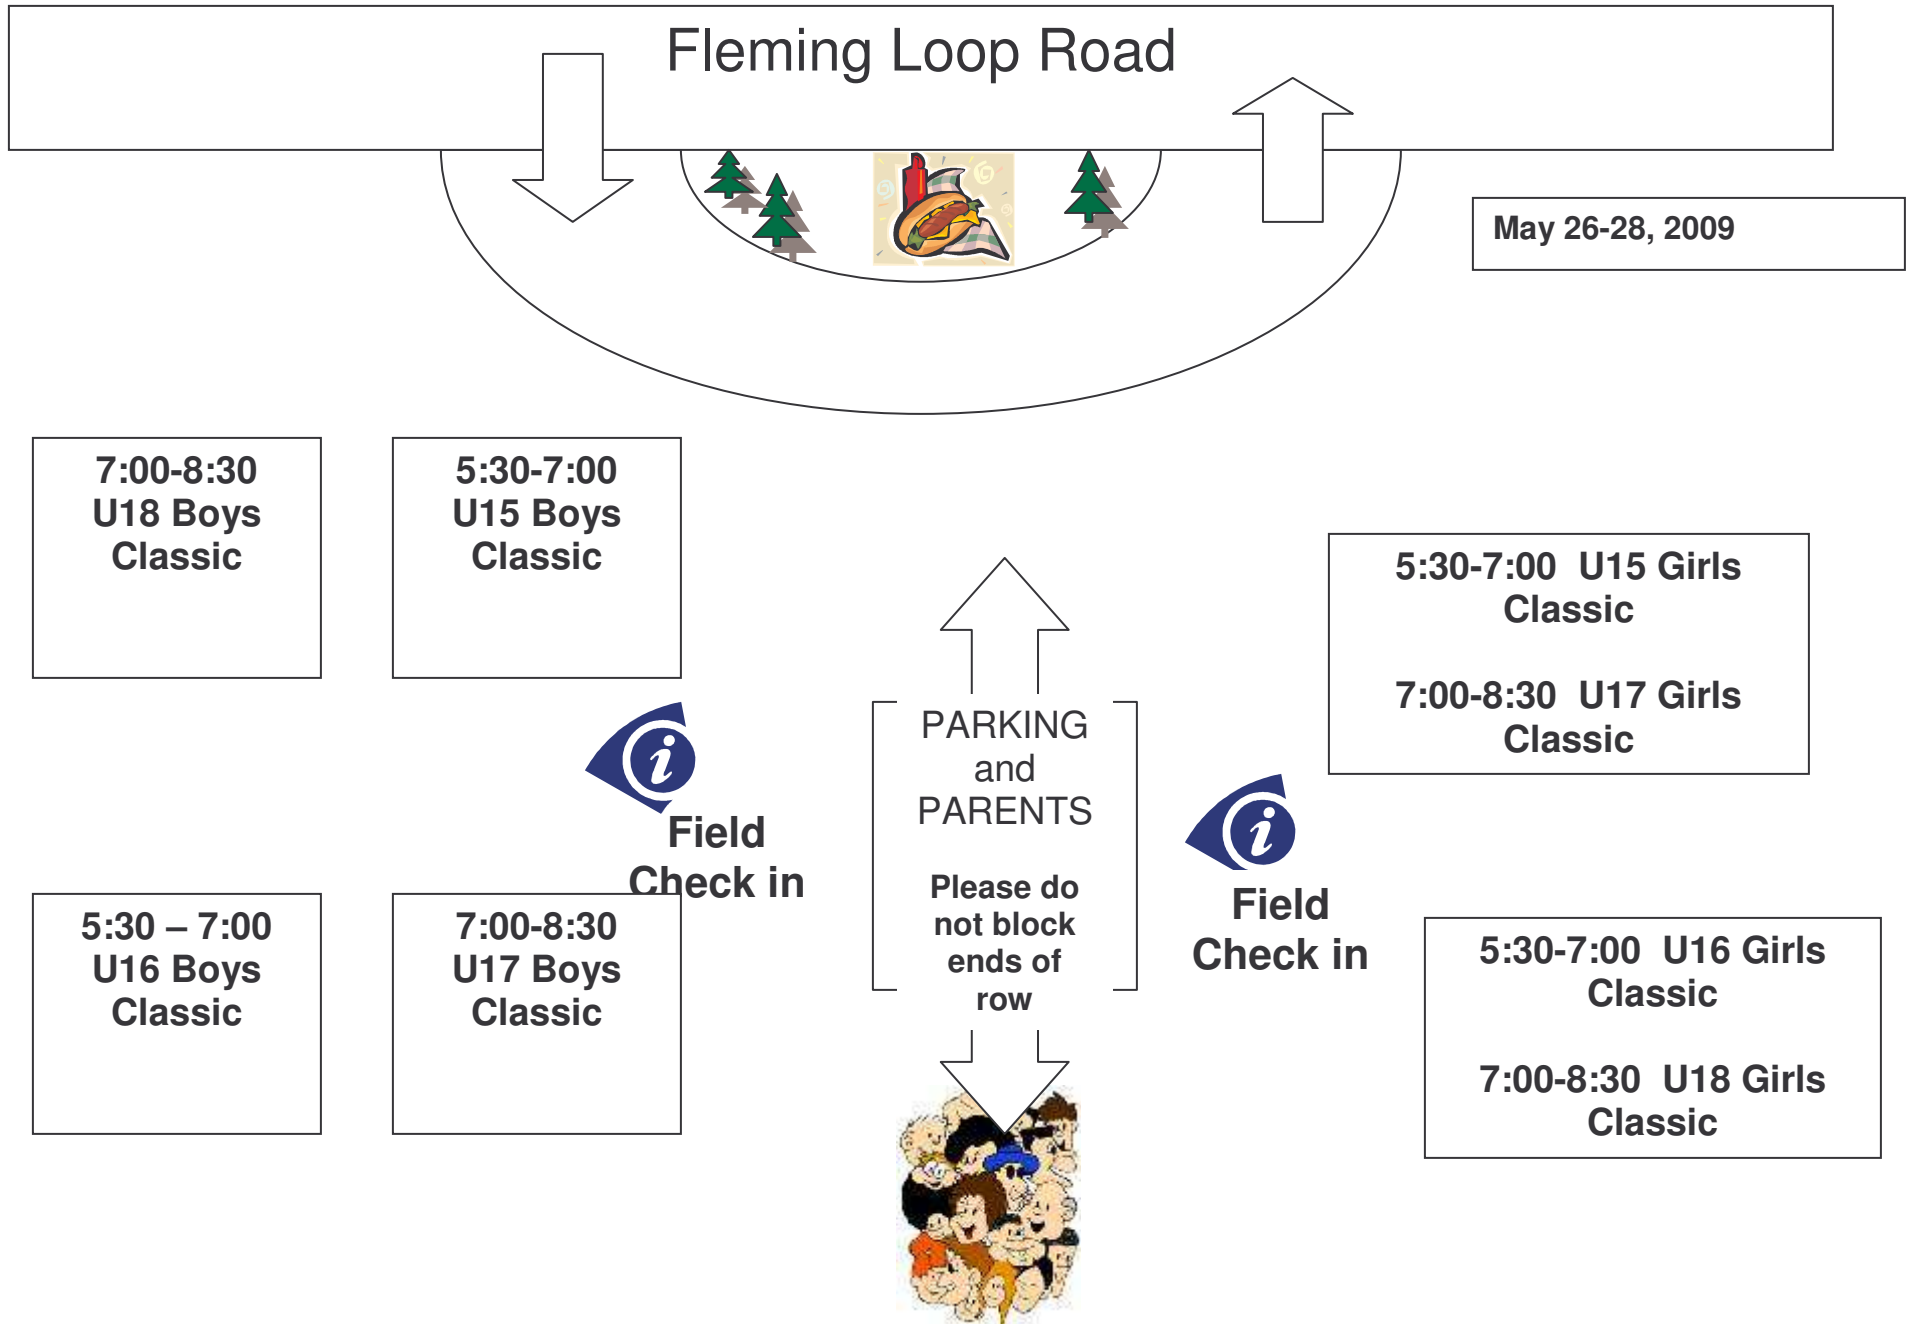

FVAA Tryout Field Locations

U12 Boys Classic
5:30-7:00

U14 Boys Classic
7:00-8:30

U11 Boys Classic
5:30-7:00

U13 Boys Classic
7:00 – 8:30

U12 Girls Classic
5:30-7:00

U14 Girls Classic
7:00-8:30

U11 Girls Classic
5:30-7:00

U13 Girls Classic
7:00 – 8:30

**Field
Check in**

**PARKING
and
PARENTS**
Please do
not block
ends of
row

FVAA Tryout Field Locations

FVAA Tryout Field Locations